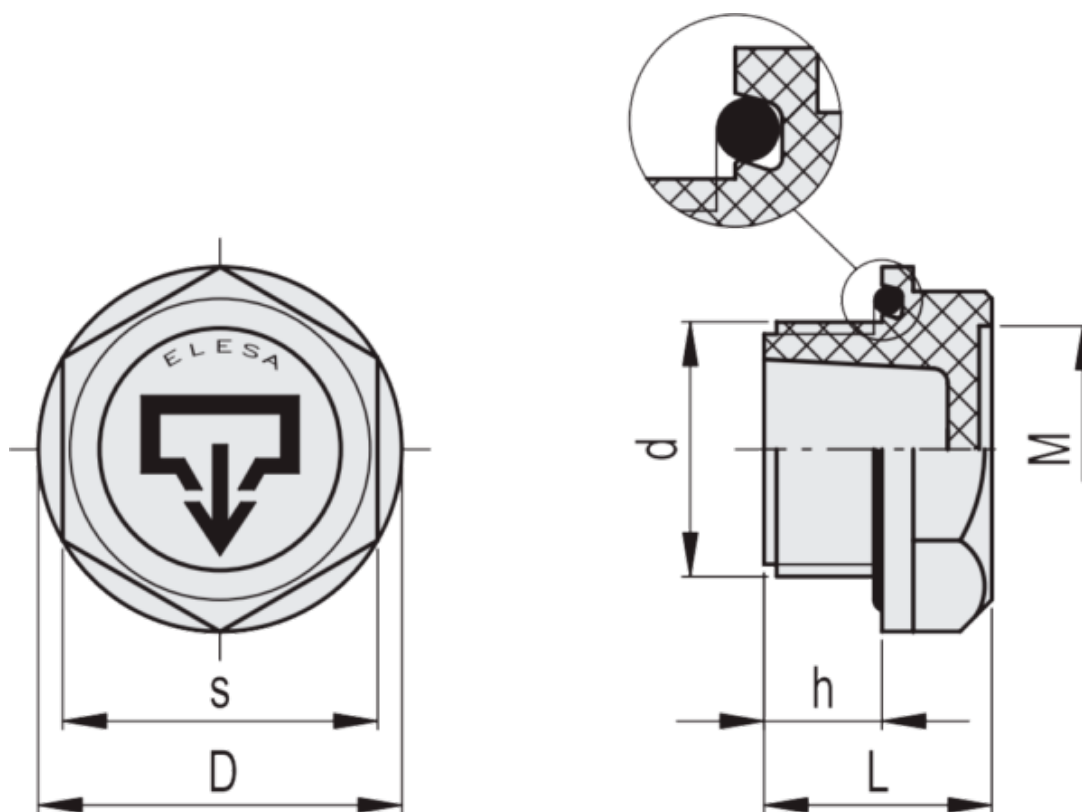

Data Sheet

Article number: 2311158886

Description: E+G Plug
TSR. 16x1.5

Measures

d = M 16x1.5

D = 25.5

h = 10

L = 18

M = 17

s = 22

Weight (g) = 6